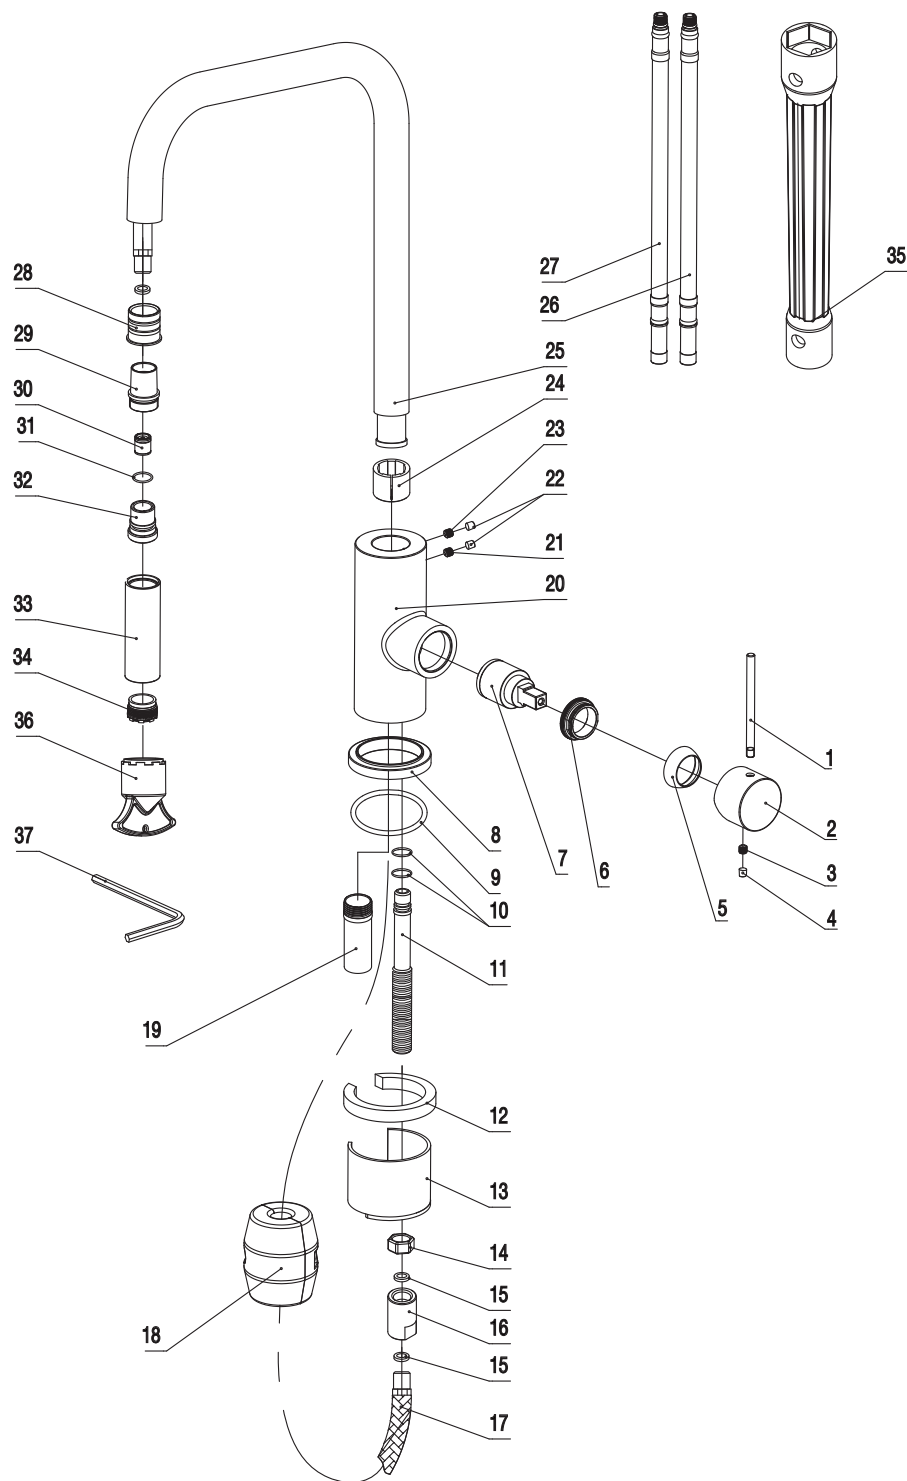

- 1 Handle bar
- 2 Handle base
- 3 Inner hex screw
- 4 Rubber
- 5 Cover ring
- 6 Screw nut
- 7 Cartridge
- 8 Base
- 9 O ring
- 10 O ring
- 11 Outlet connection
- 12 Plastic horseshoe
- 13 Horseshoe
- 14 Hex nut
- 15 Flat rubber gasket
- 16 Connector
- 17 Flexible hose
- 18 Weight
- 19 Sleeve
- 20 Body
- 21 Inner hex screw
- 22 Decoration cover
- 23 Inner hex screw
- 24 Rubber
- 25 Spout
- 26 Flexible hose
- 27 Flexible hose
- 28 Sleeve
- 29 Shower head joint
- 30 Check valve
- 31 O ring
- 32 Inner shower joint
- 33 Shower head cover
- 34 Aerator
- 35 Wrench
- 36 Wrench
- 37 Wrench

# Steel Accent Square Sand

Art no: 30111 RSK: 8311445

**SCANDTAP®**  
BATHROOM CONCEPTS

Scandtap AB, Olofsdalsvägen 21, 302 41 Halmstad, Sweden  
info@scandtap.com, www.scandtap.com